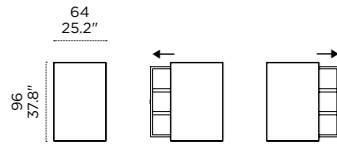

HORM.IT

Backstage

co-starring:
ALBINO
tavolino/comodino
side table /bed side table

HORM.IT

Contenitori / Storage Units

BACKSTAGE—

Salvatore Indriolo, 2010

Mirror design evolves and integrates with new features. A fixed and safe mirror hides a metal storage container that slides left or right to reveal its contents. Customizable with adjustable shelves, this complement is a true “home backstage”, which can also become the star performer at centre stage.

Misure e finiture / Sizes and finishes

Profondità/Depth = 17 cm/6.7"

Download high resolution photographs of this product from  www.photos.horm.it

struttura in metallo
metal structure

laccato nero
black lacquered