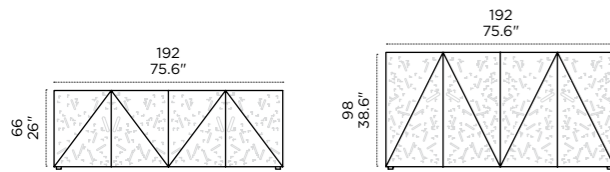

Misure e finiture / Sizes and finishes

Profondità/Depth = 50 cm/19.7"

Download high resolution photographs of this product from www.photos.horm.it

struttura
structure

laccato bianco
white lacquered

laccato nero
black lacquered