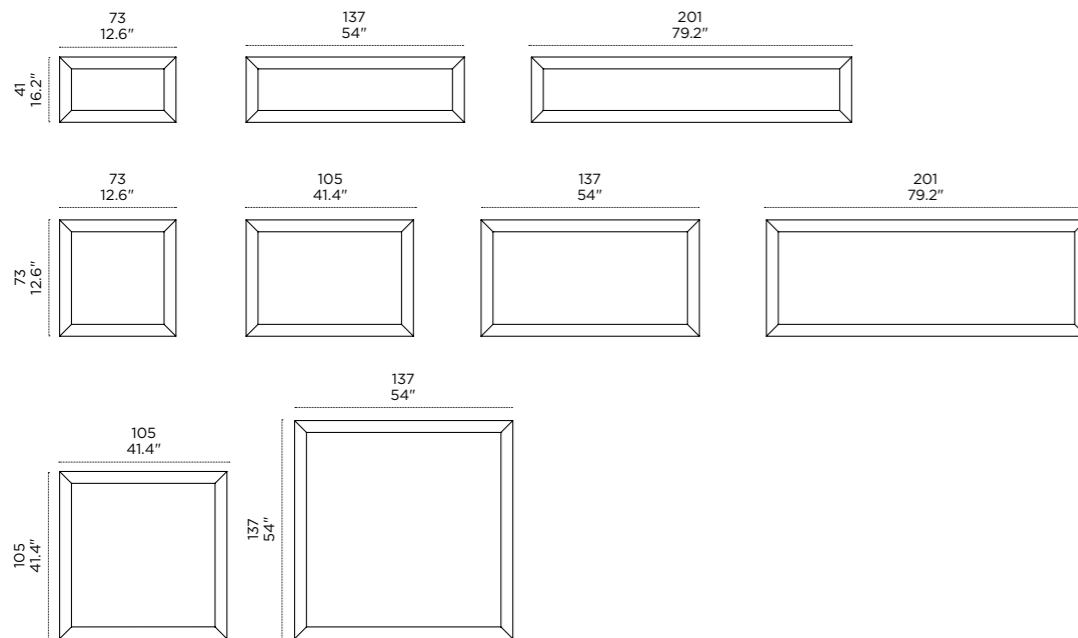

# YUME & BLACK YUME—

StH, 2006 & 2011

Gli specchi Yume possono essere appesi in orizzontale, in verticale o, nei formati più grandi, appoggiati a terra. Le due varianti di cornice, in alluminio lucido e ossidato nero, rendono la collezione adattabile a ogni ambiente, sia domestico che commerciale.

**YUME & BLACK YUME** — Yume mirrors can be hung horizontally, vertically, or in larger sizes, placed on the floor. Yume mirrors are presented with two frame versions, namely, polished aluminium and black oxidated, making the collection suitable for any environment, both domestic and commercial.

**YUME & BLACK YUME** — Les miroirs Yume peuvent être placés horizontalement, verticalement ou pour les plus grands formats, posés au sol. Les deux versions de cadres, en aluminium brillant ou laqué noir, permettent d'adapter la collection à toutes les ambiances, tant domestiques que commerciales.

#### Misure e finiture / Sizes and finishes

Profondità/Depth = 3 cm/1.2"

Download high resolution photographs of this product from [www.photos.horm.it](http://www.photos.horm.it)

cornice  
frame

alluminio lucido  
polished aluminium