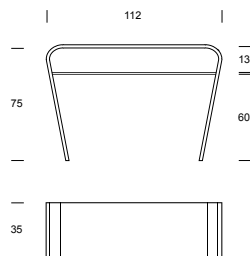

ALTAMURA

design by Studio Tonin Creatives

art. 6460

FINITURE
STRUTTURA VETRO
GLASS FINISHING
STRUCTURE

FINITURE RIPIANI IN
VETRO
GLASS SHELF FINISHING

FINITURE RIPIANO
LEGNO
WOOD SHELF FINISHING