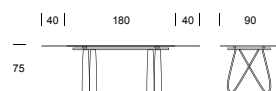

(A) art. 8070v