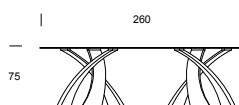

(OK) art. 8061