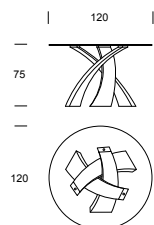

ELISEO-BIG ELISEO

design by Studio 28

ELISEO_PIANI VETRO ELISEO_FIXED TABLES_GLASS TOPS

(TP) art. 8061

(T) art. 8061

(EL) art. 8061

BIG ELISEO_PIANI VETRO BIG ELISEO_EXTENDIBLE TABLES_GLASS TOPS

(RZ) art. 8061