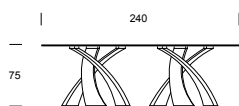

(EZ) art. 8061