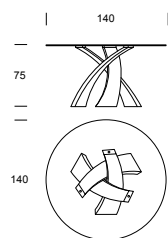

ELISEO-BIG ELISEO

design by Studio 28

ELISEO_PIANI VETRO ELISEO_FIXED TABLES_GLASS TOPS

(TP) art. 8061

(T) art. 8061

(EL) art. 8061

BIG ELISEO_PIANI VETRO BIG ELISEO_EXTENDIBLE TABLES_GLASS TOPS

(RZ) art. 8061